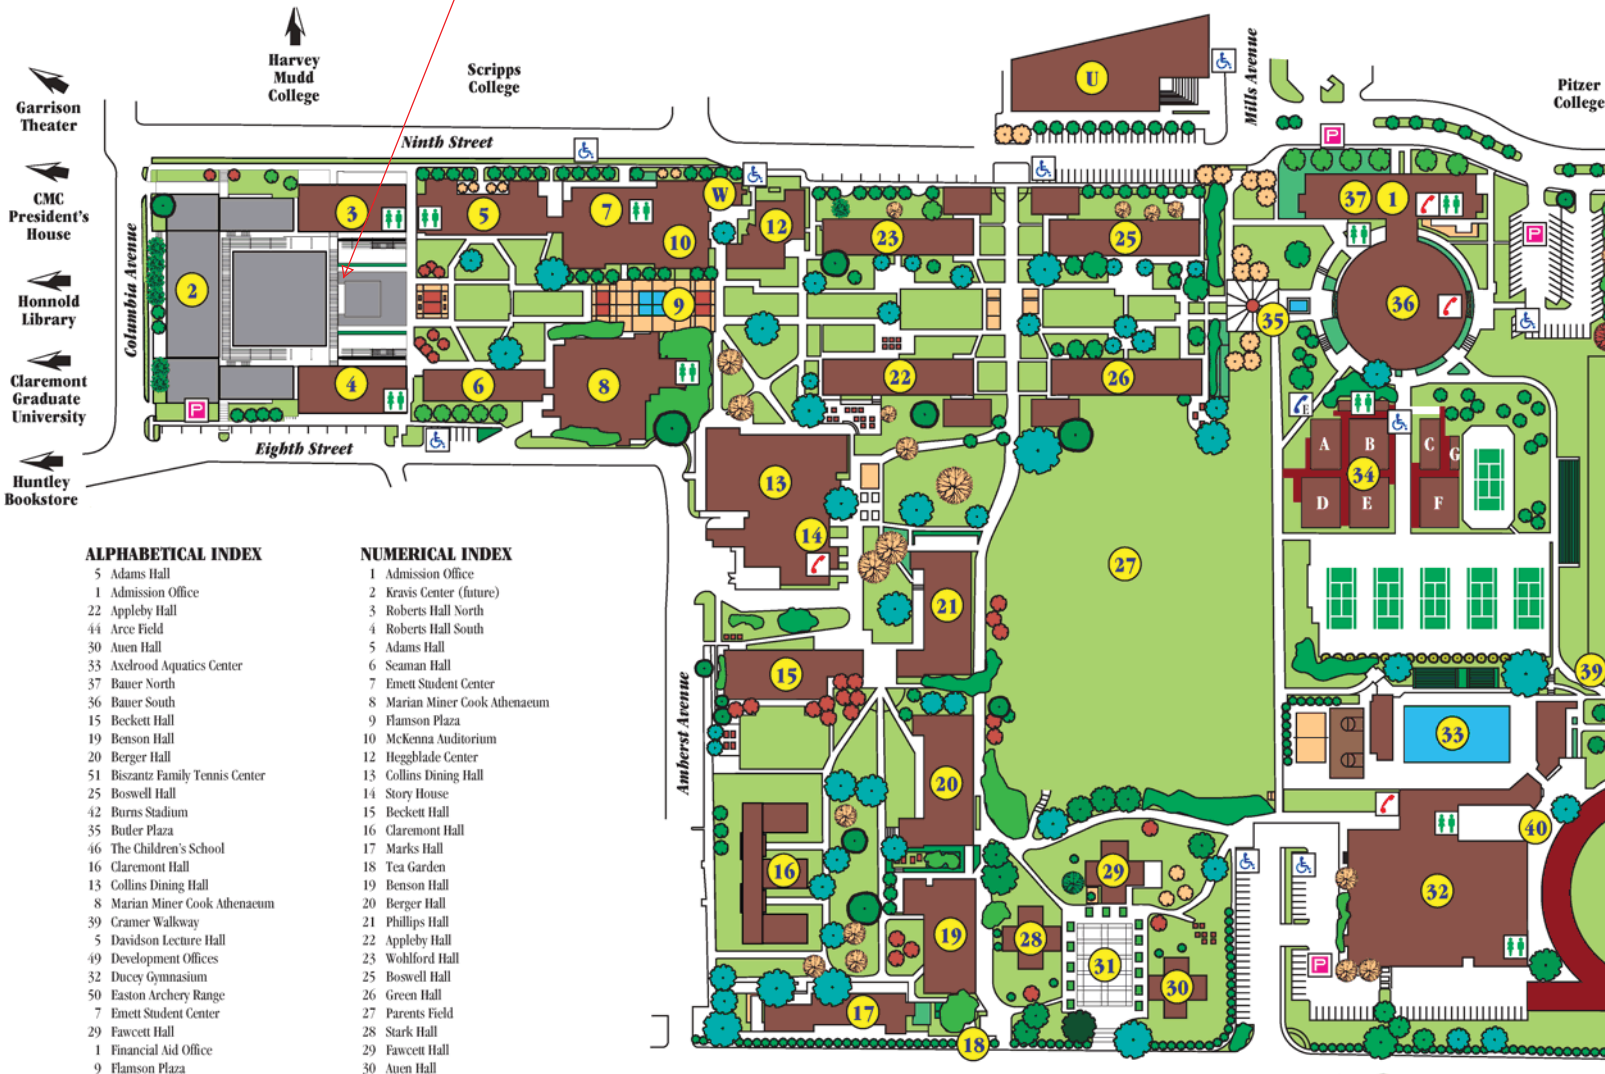

Kravis Center Freeburg Forum (LC62)

ALPHABETICAL INDEX

- 5 Adams Hall
- 1 Admission Office
- 22 Appleby Hall
- 44 Arce Field
- 30 Auen Hall
- 33 Axelrod Aquatics Center
- 37 Bauer North
- 36 Bauer South
- 15 Beckett Hall
- 19 Benson Hall
- 20 Berger Hall
- 51 Bisantz Family Tennis Center
- 25 Boswell Hall
- 42 Burns Stadium
- 35 Butler Plaza
- 46 The Children's School
- 16 Claremont Hall
- 13 Collins Dining Hall
- 8 Marian Miner Cook Athenaeum
- 39 Cramer Walkway
- 5 Davidson Lecture Hall
- 49 Development Offices
- 32 Ducey Gymnasium
- 50 Easton Archery Range
- 7 Emmet Student Center
- 29 Fawcett Hall
- 1 Financial Aid Office
- 9 Flansom Plaza
- 37 Founders Room
- 31 Gould Plaza
- 26 Green Hall
- 47 Hammer Throw
- 12 Hegglade Center
- W International Place
- U W. M. Keck Science Center
- 2 Kravis Center (future)
- 17 Marks Hall
- 10 McKenna Auditorium
- 48 Mills Avenue Offices
- 27 Parents Field
- 21 Phillips Hall
- 36 Pickford Auditorium
- 38 Pritzlaff Field
- 40 Reichardt Plaza
- 3 Roberts Hall North
- 4 Roberts Hall South
- 6 Seaman Hall
- 45 Softball Field
- 28 Stark Hall
- 14 Story House
- 45 Student Apartments
- 18 Tea Garden
- 34 Center Court
- 32 Wells Fitness Center
- 23 Wohlford Hall
- 41 Zinda Field

NUMERICAL INDEX

- 1 Admission Office
- 2 Kravis Center (future)
- 3 Roberts Hall North
- 4 Roberts Hall South
- 5 Adams Hall
- 6 Seaman Hall
- 7 Emmet Student Center
- 8 Marian Miner Cook Athenaeum
- 9 Flansom Plaza
- 10 McKenna Auditorium
- 12 Hegglade Center
- 13 Collins Dining Hall
- 14 Story House
- 15 Beckett Hall
- 16 Claremont Hall
- 17 Marks Hall
- 18 Tea Garden
- 19 Benson Hall
- 20 Berger Hall
- 21 Phillips Hall
- 22 Appleby Hall
- 23 Wohlford Hall
- 25 Boswell Hall
- 26 Green Hall
- 27 Parents Field
- 28 Stark Hall
- 29 Fawcett Hall
- 30 Auen Hall
- 31 Gould Plaza
- 32 Ducey Gymnasium
- 33 Axelrod Aquatics Center
- 34 Center Court
- 35 Butler Plaza
- 36 Bauer South
- 37 Bauer North
- 38 Pritzlaff Field
- 39 Cramer Walkway
- 40 Reichardt Plaza
- 41 Zinda Field
- 42 Burns Stadium
- 43 Softball Field
- 44 Arce Field
- 45 Student Apartments
- 46 The Children's School
- 47 Hammer Throw
- 48 Mills Avenue Offices
- 49 Development Offices
- 50 Easton Archery Range
- 51 Bisantz Family Tennis Center
- U W. M. Keck Science Center
- W International Place

CLAREMONT MCKENNA COLLEGE

- **Handicapped Parking**
- **Visitor Parking**
- **Public Restroom**
- **Public Telephone**
- **Emergency Phone**

Campus Map